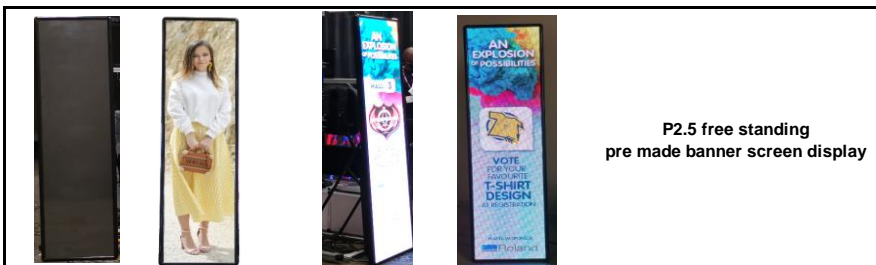

ITEM LED PAP2.5BS

R55,000,00

P2.5 free standing pre made banner screen display

*P2.5 full color LED banner screen
*Indoor screen
*High resolution
*Moderate brightness
*Near viewing distance
*Screen size: 1897 x 571 x 33mm