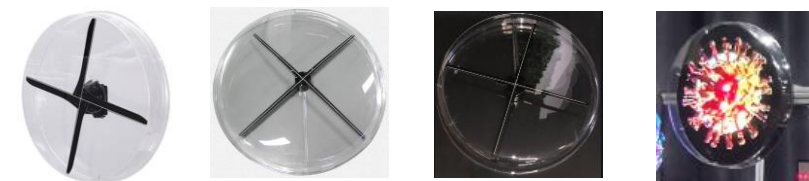

ITEM LED 3D Fan Cover 50 cm

R1,000,00