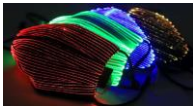

ITEM LED Masks

R299,99

LEDM01
Masks