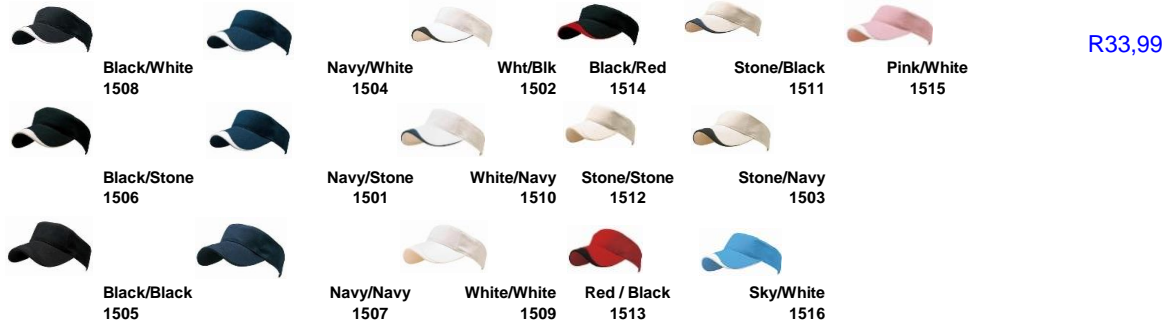

ITEM 8-H. Outer Life Style Caps

R59,99

ITEM 15. Sun Visor with Lip-sandwich

Price Ex Vat

R33,99

ITEM 15.A Sun Visor with Two-Stripes

R33,99

ITEM 15.B Sun Visor with V-Stripes